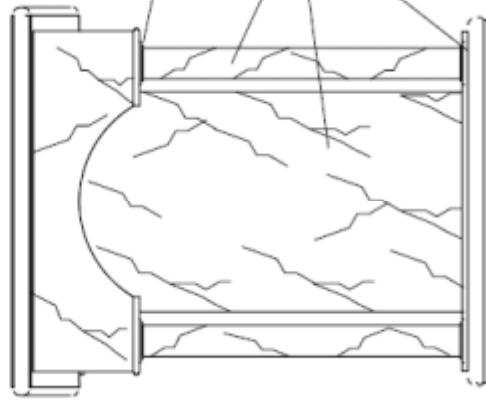

Marble-Lite™
Summit Seating 1-800-318-3833
The Advocate Pulpit

PLAN : LECTERN
1/2" = 1'-0"

SIDE ELEV. : LECTERN
1/2" = 1'-0"

Single MARBELIZED color :
BASE, COLUMNS,
TOP & MODESTY
PANEL

PAINTED
Gold
ESCUTCHEONS

Single MARBELIZED color :
BASE, COLUMNS,
TOP & MODESTY
PANEL

FRONT ELEV. : LECTERN
1/2" = 1'-0"