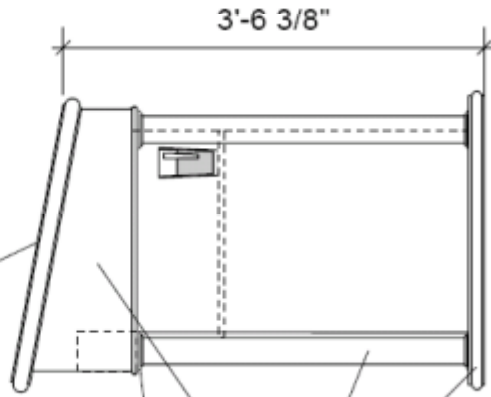

Marble-Lite™
Summit Seating 1-800-318-3833
The Advocate Pulpit

PLAN : LECTERN
1/2" = 1'-0"

SIDE ELEV. : LECTERN
1/2" = 1'-0"

Single MARBELIZED color :
BASE, COLUMNS,
TOP & MODESTY
PANEL

PAINTED
Gold
ESCUTCHEONS

Single MARBELIZED color :
BASE, COLUMNS,
TOP & MODESTY
PANEL

FRONT ELEV. : LECTERN
1/2" = 1'-0"